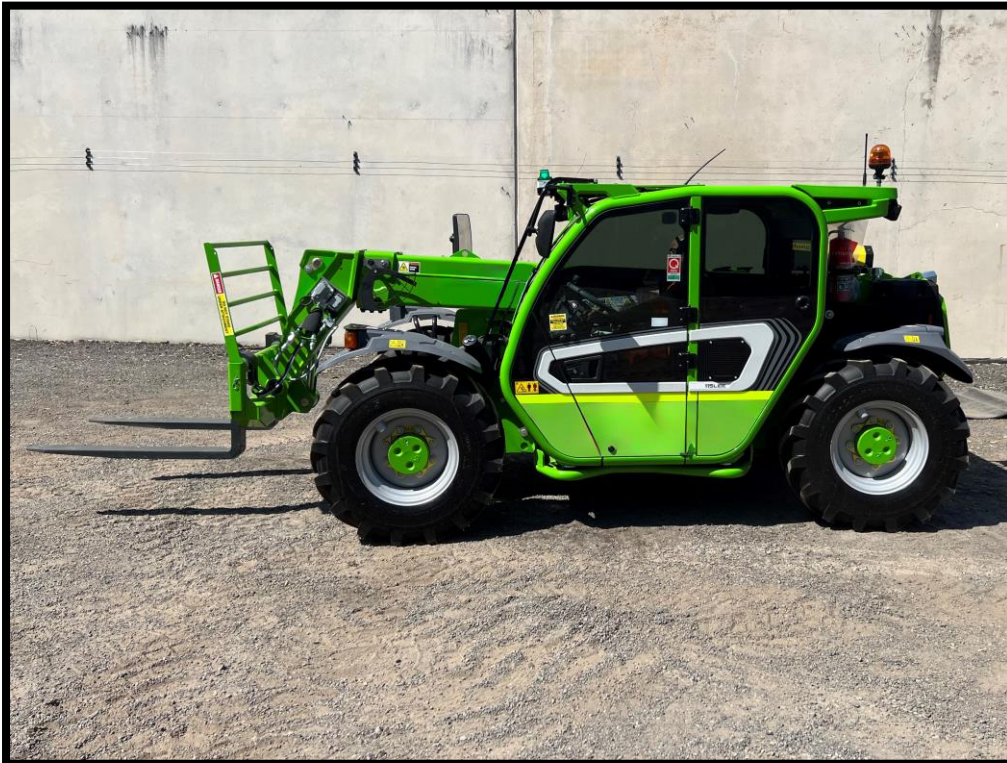

+61 468 955 270
chalky@dasscranes.com.au
www.dasscranes.com.au

Asset Number: DS20003

SPECIFICATION SHEET: Telescopic Handler

Make & Model:	Merlo TF33.7-115LEE
Year:	2023
Capacity:	3t
Carrier Kilometres:	N/A
Carrier Engine Hrs:	10 hrs
Engine Make:	Deutz TCD3.6
Transmission:	2V Hydrostatic
Lift Height:	7 m
Fly Length:	N/A
Tyre size/tread%:	400/70-20 95%
Counterweight/s:	N/A
Winches:	N/A
Hook Blocks:	N/A
Certificates:	
Accessories:	Forklift Tynes, Fork Rotator , ROPS, FOPS, 4WD, All Wheel Steer <u>Full Mine Spec</u> incl. Isolators Squawkers, reflective tape etc.
Comments:	This machine is brand new.